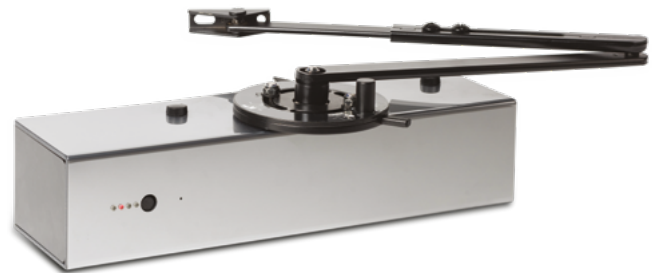

Compliance Made Easy

Freedor SmartSound

Freedor Smartsound is a unique wireless solution that allows fire doors to be held open in any position, automatically closing them when the fire alarm sounds. It makes heavy fire doors effortless to open, enabling easier access.

Product Dimensions

	Width	320 mm
	Height	70 mm (105 mm with arm)
	Depth	95 mm (120 mm with disc)
	Weight	4.5 kg (boxed)

Specification Overview

Power	9v Alkaline battery pack
Expected battery life	3 years
Colour	Silver, brass
Activation	SmartSound listening technology
Warranty	2 years
Casing	Acrylic
Freeswing adjustment range	Pull-side: 90° +/- 20°, Push-side: 90° +/- 5°

Contact our team for more information

Call: 01273 320650
Email: contact@fireco.uk
Web: www.fireco.uk

Maximum door size	Power size EN3 (maximum door weight 60 kg, width 950 mm)
Audible warning	Yes
Fire rating	Freedor has been tested to EN1634-1 on FD30 doorsets, exposed and unexposed faces.
Compliant to	EN1155: 1997 + A1: 2002 , EN1634-1: 2008 ,ETSI EN300 220-1 & 220-2, EN61000-4-2:2019, EN61000-4-3:2006
Classification	Standard (category B) installations under BS7273-4 2015
Installation position	Top of door
Part number	504-7754 Freedor SmartSound Silver Finish 510-7741 Freedor SmartSound Brass Finish